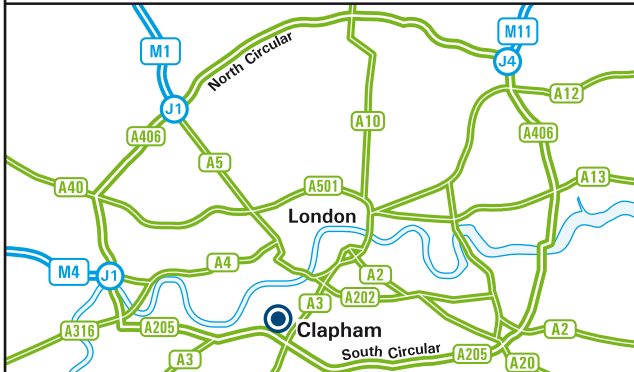

**Walker Smith Way**  
Shakespeare House  
168 Lavender Hill  
London SW11 5TG  
Tel 0207 801 6290 Fax 0207 801 6201  
www.walkersmithway.com

**By Train**

Clapham Junction receives services from London Waterloo, London Victoria, Basingstoke, Gatwick, Southampton, Portsmouth and Guildford. Shakespeare House is a 10 minute walk from the station.

Take the town centre exit and turn left. Walk straight up Lavender Hill, passing Asda, a Post Office and the Magistrate Courts on the left. Continue across Latchmere Road and Shakespeare House is located on the left hand side.

**By Tube**

Clapham Common is on the Northern Line.

**Parking P**

Metered parking is available outside the offices.

**Bus**

Bus routes 77, 87, 156, 345 all stop outside the office.

PRODUCED BY BUSINESS MAPS LTD FROM DIGITAL DATA. © BARTHOLOMEW (2009)