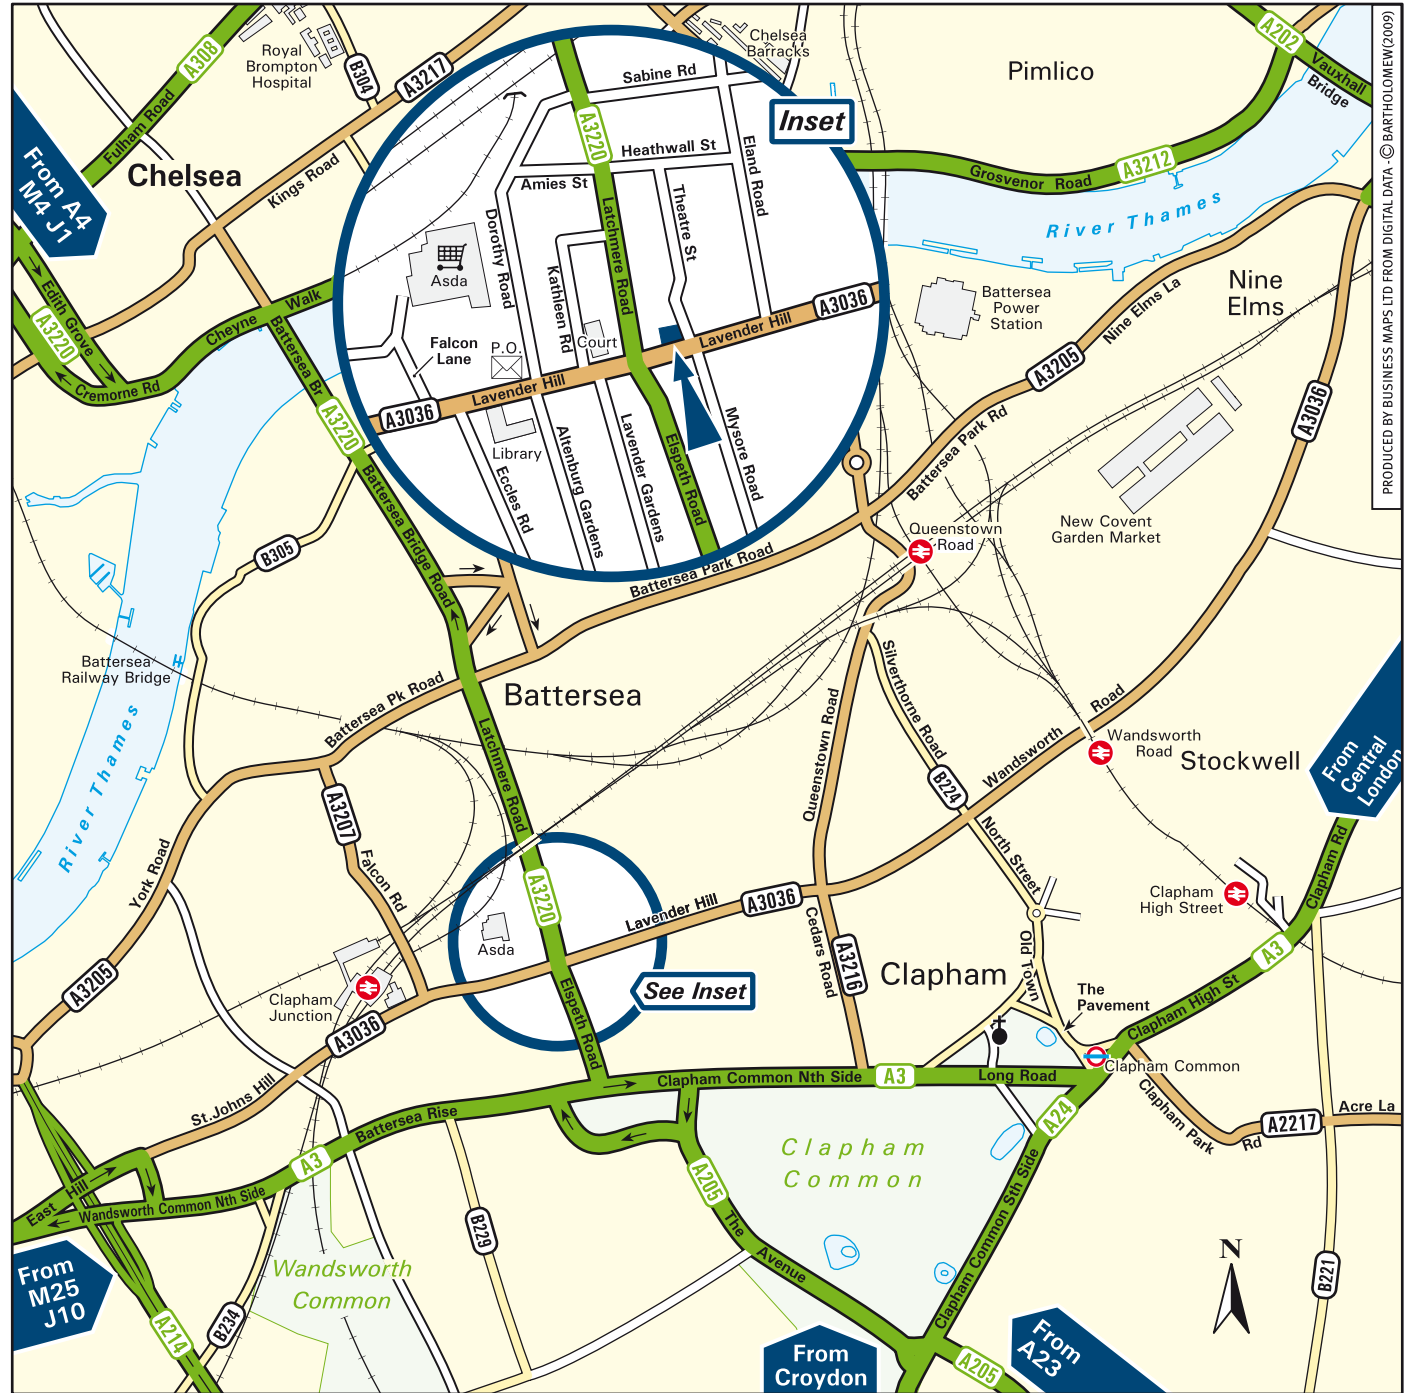

**Walker Smith Way**  
Shakespeare House  
168 Lavender Hill  
London SW11 5TG  
Tel 0207 801 6290 Fax 0207 801 6201  
www.walkersmithway.com

**By Train**

Clapham Junction receives services from London Waterloo, London Victoria, Basingstoke, Gatwick, Southampton, Portsmouth and Guildford. Shakespeare House is a 10 minute walk from the station.

Take the town centre exit and turn left. Walk straight up Lavender Hill, passing Asda, a Post Office and the Magistrate Courts on the left. Continue across Latchmere Road and Shakespeare House is located on the left hand side.

**By Tube**

Clapham Common is on the Northern Line.

**Parking P**

Metered parking is available outside the offices.

**Bus**

Bus routes 77, 87, 156, 345 all stop outside the office.

PRODUCED BY BUSINESS MAPS LTD FROM DIGITAL DATA. © BARTHOLOMEW (2009)